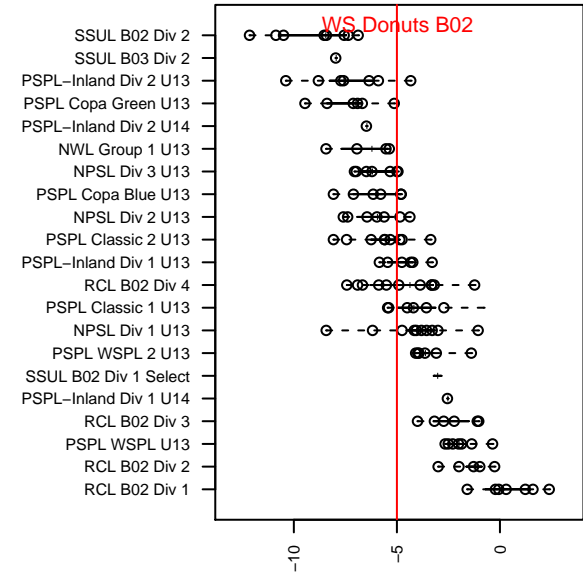

WS Donuts B02

West Seattle SC
West Seattle, WA
B02 total strength=749
attack=1.62 defense=0.43
fall league = NPSL Div 3 U13

alt names used:
WS Donuts B02

Venues played:
2015 NPSL Division 3 U13

**attack and defense variance (black dot)
relative to other teams
and top 10 in region**

**attack and defense rating
relative to others at age
and all opponents in last 13 months**

Performance relative to 13 month average

Performance relative to 13 month average

date	home		away		venue	pred.home	pred.away
2015-12-12	WS Donuts B02	8	BIFC White B02	2	2015 NPSL Division 3 U13	4.99	1.22
2015-12-06	WS Donuts B02	11	Seattle United Shoreline White B02	1	2015 NPSL Division 3 U13	4.94	1.07
2015-11-21	Seattle United S White B02	1	WS Donuts B02	0	2015 NPSL Division 3 U13	1.12	3.18
2015-11-14	WS Donuts B02	2	Silver Lake Bombers B02	3	2015 NPSL Division 3 U13	2.36	2.81
2015-11-07	PSA Force Black B02	4	WS Donuts B02	0	2015 NPSL Division 3 U13	2.12	2.55
2015-10-31	FME Xtreme B02	3	WS Donuts B02	4	2015 NPSL Division 3 U13	1.67	3.97
2015-10-17	WS Donuts B02	3	Seattle United S White B02	0	2015 NPSL Division 3 U13	3.18	1.12
2015-10-10	Silver Lake Bombers B02	2	WS Donuts B02	2	2015 NPSL Division 3 U13	2.81	2.36
2015-10-03	WS Donuts B02	3	PSA Force Black B02	0	2015 NPSL Division 3 U13	2.55	2.12
2015-09-26	WS Donuts B02	6	FME Xtreme B02	0	2015 NPSL Division 3 U13	3.97	1.67
2015-09-19	Seattle United Shoreline White B02	1	WS Donuts B02	4	2015 NPSL Division 3 U13	1.07	4.94
2015-09-12	BIFC White B02	3	WS Donuts B02	1	2015 NPSL Division 3 U13	1.22	4.99